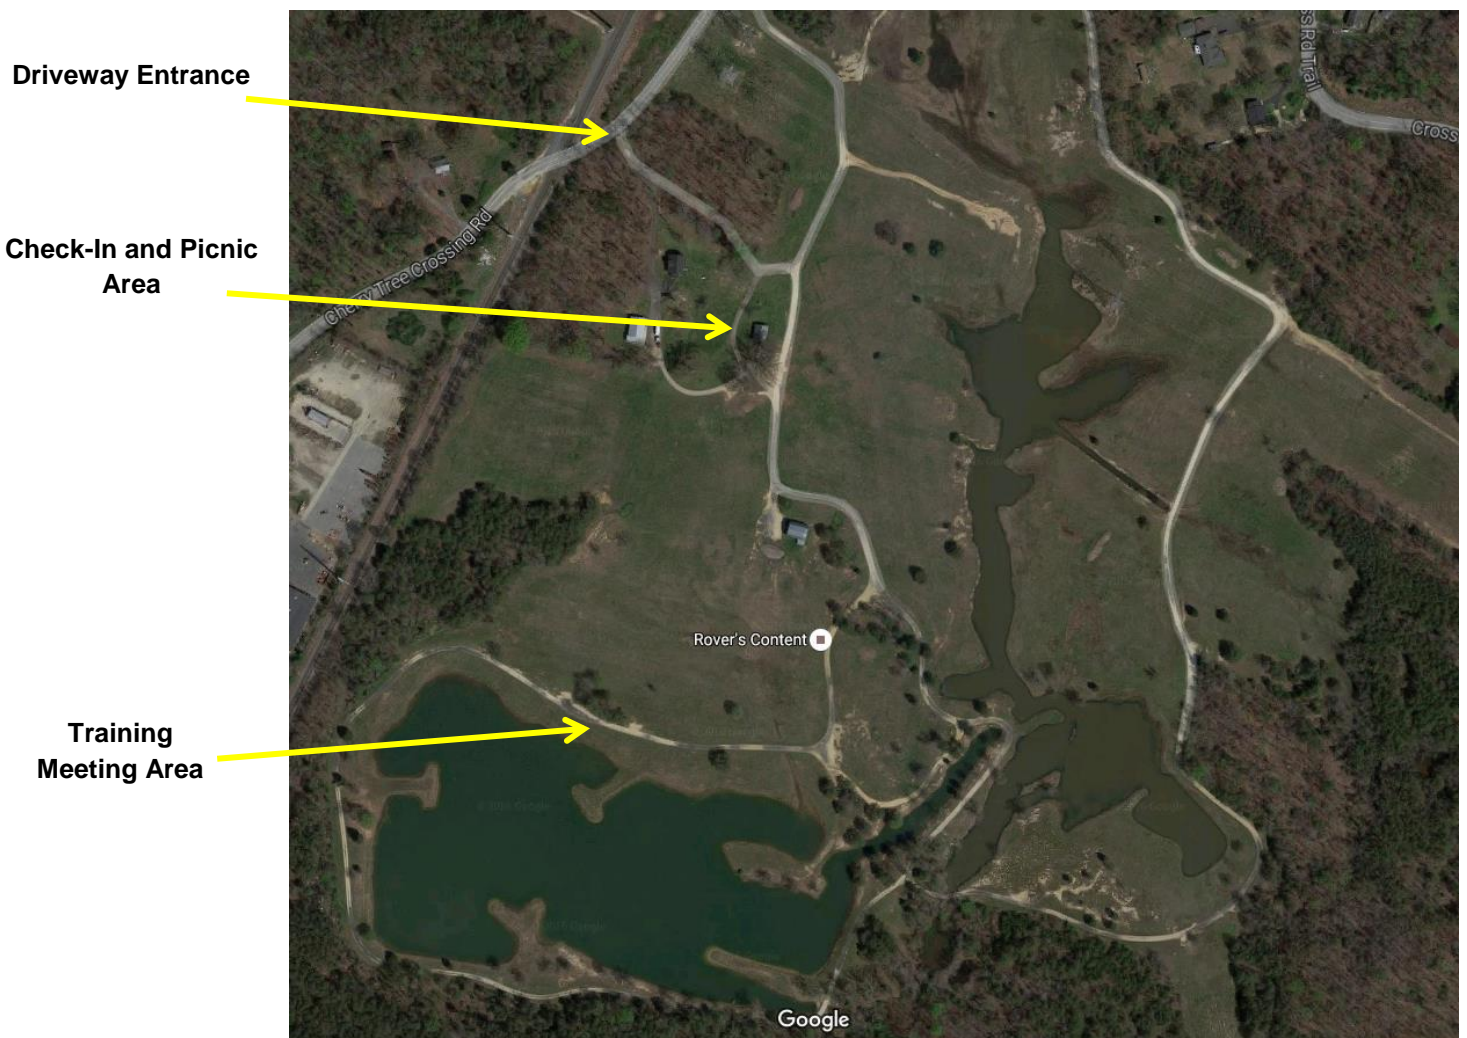

Directions to Rovers Content

12100 Cherry Tree Crossing Rd,
Brandywine, MD 20613

Google Directions to Rover's Content: [click here](#).

From Virginia: From the Outer Loop of the Beltway (I495), take Pennsylvania Avenue (Route 4) East to Route 301. Go South on Route 301 for approximately 7 miles. Take a left onto Cherry Tree Crossing Road (look for yellow caution light). Make sure you stay on Cherry Tree Crossing Road when it makes a hard right turn about a 1/4 mile later. Then take a left at Rovers Content, the first dirt road past the power line. Follow dirt road for 400 yards (don't go to the house) to parking area.

From Baltimore: South on I95 to Washington Beltway. Take Inner Loop to Pennsylvania Avenue. Follow the directions above.

Remember to stay under 5 mph while on property!